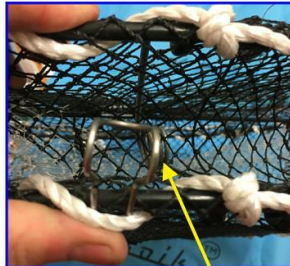

TOGGLED BAITING ENTRANCE IN PART OPEN POSITION

ONE OF 3 HOOKS READY TO GRIP ONTO TOP RIM TO CLOSE POT FOR TRANSPORTATION